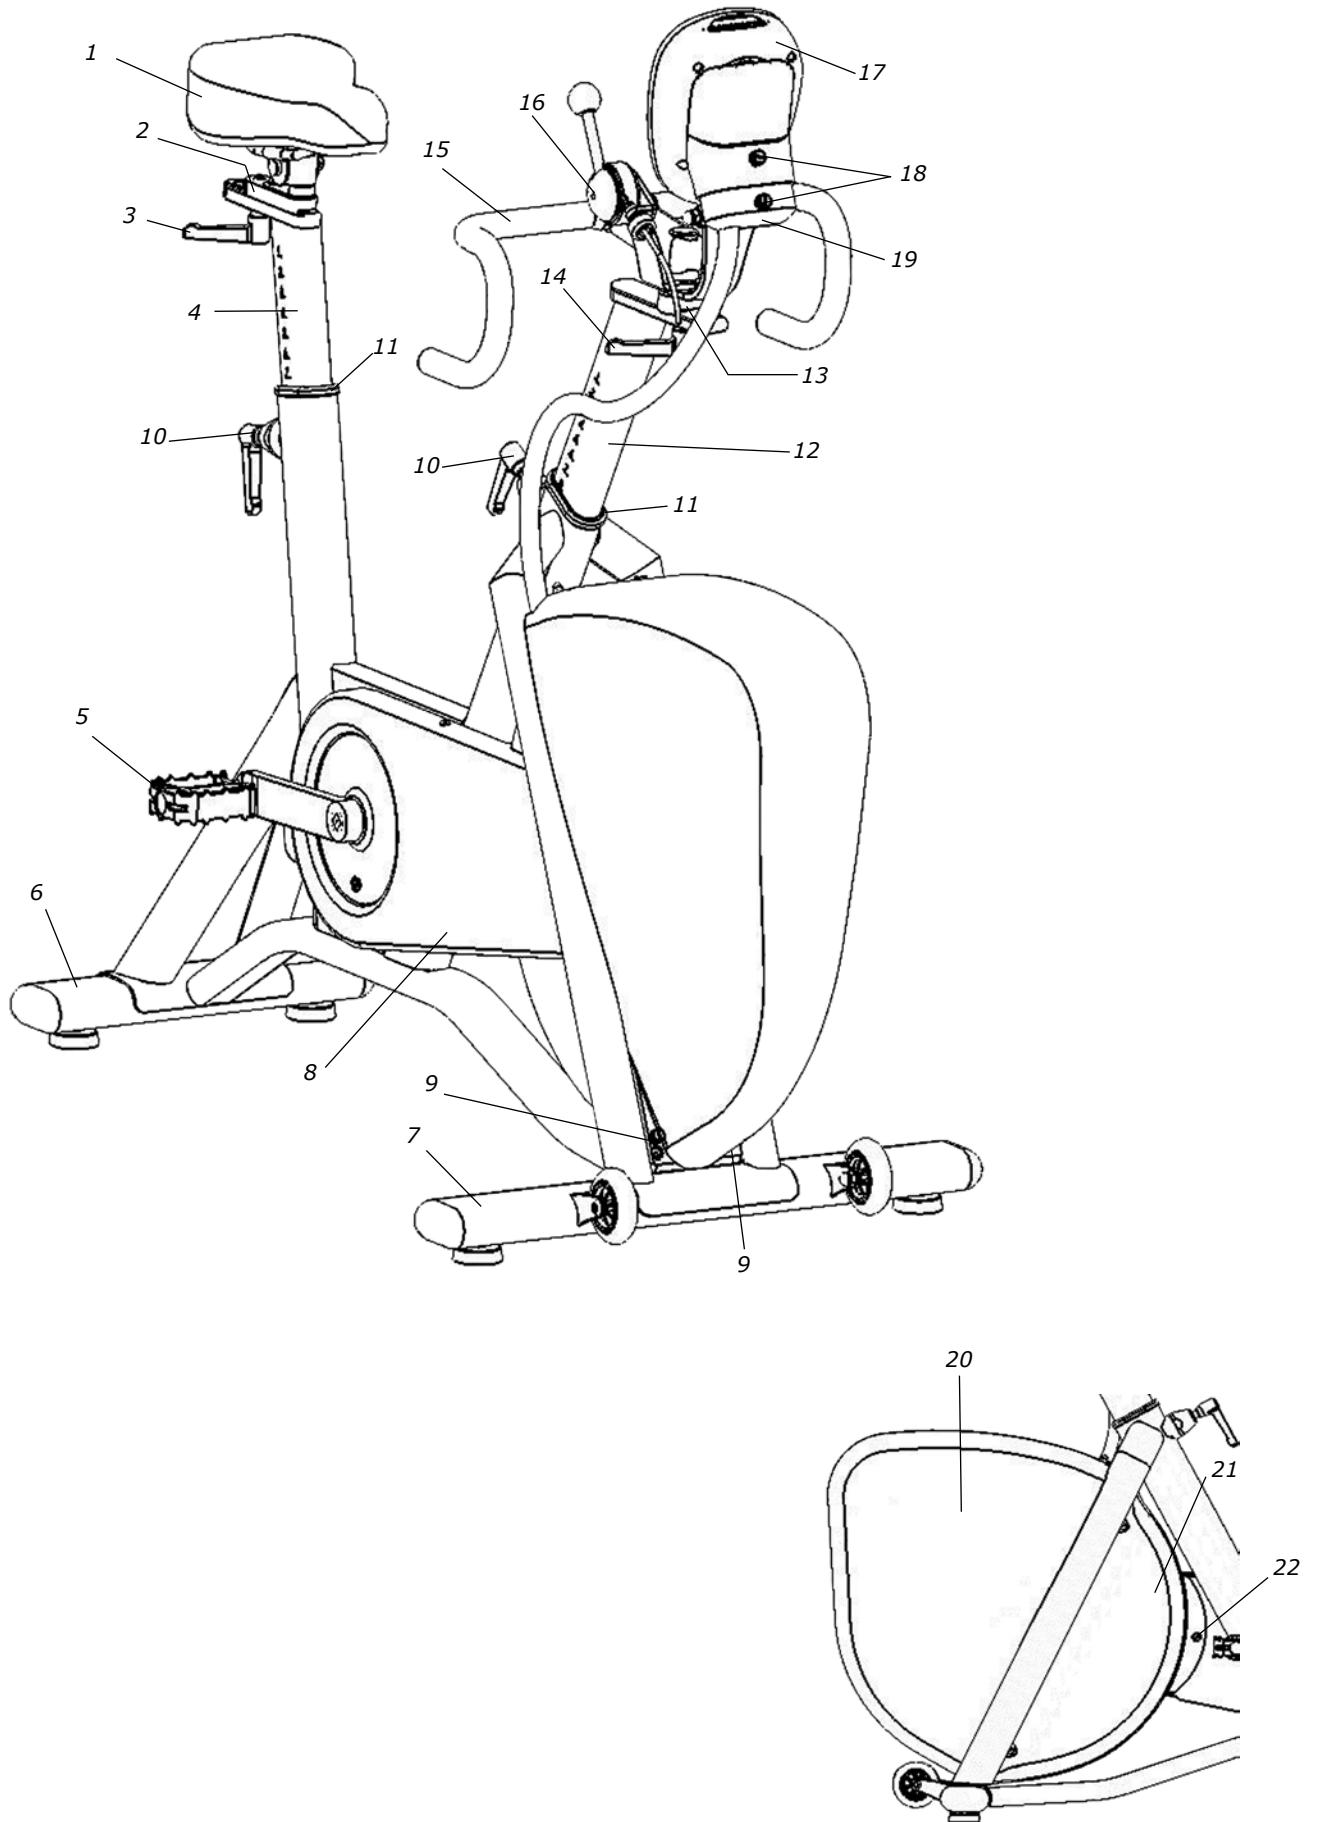

Belastningsanordning  
höger sida

Belastningsanordning  
vänster sida

Pos.	Qty.	Art. No.	Description	Pos.	Qty.	Art. No.	Description
1	2	9125-86	Spring	9	1	9384-27	Pulley
2	1	9311-73	Brake belt LT, complete	10	1	9326-164	Magnet
3	1	9300-3	Flywheel, complete	11	1	9300-475	Crank set, 52T, 172,5 mm, Q 146 mm
4	1	9300-24	-Wheel suspension complete set	12	1	9300-480	Cartridge bottom bracket 68/110 mm
5	1	9100-20	Spring for press arm	13	1	9310-93	Inner chain guard w sensor and nuts
6	1	9311-59	Press arm	14	1	9311-161	-Sensor with cable
7	1	9328-43	Tension lever	15	1	9310-118	Chain 9300, 120 L, with chain lock
8	1	9311-67	Potentiometer				

Fig: Chest belt with pulse transmitter (accessory)

Fig: Power adaptor SE (accessory)

### LT2 black

Same as above except for a few positions that differ

Pos.	Qty.	Art. No.	Description	Pos.	Qty.	Art. No.	Description
1	1	9336-115	Saddle, black, complete	8	1	9310-597	Side cover rear, right, black
6	1	9301-167	Support tube rear, black, complete	9	2	9000-104	Pole screw M5x12, black
	2	9309-51	-Plastic cap, black	10	2	9310-275	Piston locking, black, complete
	2	9328-26	-Rubber foot with screw M8		2	9100-287	-Locking handle M10x50, black
7	1	9301-157	Support tube front, black, complete	11	2	9309-1315	Bushing with hole, black
	2	9309-51	-Plastic cap, black	20	1	9311-167	Cover, black
	2	9328-26	-Rubber foot with screw M8	21	1	9310-607	Side cover rear, left, black
	2	9328-37	-Transport wheel, complete	22	1	9000-104	-Pole screw M5x12, black