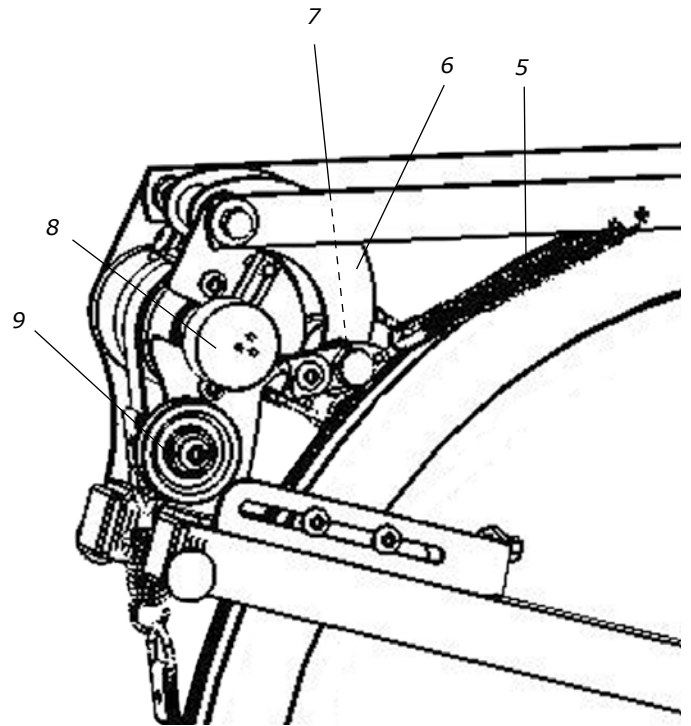

Belastningsanordning  
höger sida

Belastningsanordning  
vänster sida

Pos.	Qty.	Art. No.	Description	Pos.	Qty.	Art. No.	Description
1	2	9125-86	Spring	9	1	9384-27	Pulley
2	1	9311-73	Brake belt LT, complete	10	1	9326-164	Magnet
3	1	9300-3	Flywheel, complete	11	1	9300-475	Crank set, 52T, 172,5 mm, Q 146 mm
4	1	9300-24	-Wheel suspension complete set	12	1	9300-480	Cartridge bottom bracket 68/110 mm
5	1	9100-20	Spring for press arm	13	1	9310-93	Inner chain guard w sensor and nuts
6	1	9311-59	Press arm	14	1	9311-161	-Sensor with cable
7	1	9328-43	Tension lever	15	1	9310-118	Chain 9300, 120 L, with chain lock
8	1	9311-67	Potentiometer				

### LT2 black

Same as above except for a few positions that differ

Pos.	Qty.	Art. No.	Description	Pos.	Qty.	Art. No.	Description
1	1	9336-115	Saddle, black, complete	8	1	9310-597	Side cover rear, right, black
6	1	9301-167	Support tube rear, black, complete	9	2	9000-104	Pole screw M5x12, black
	2	9309-51	-Plastic cap, black	10	2	9310-275	Piston locking, black, complete
	2	9328-26	-Rubber foot with screw M8		2	9100-287	-Locking handle M10x50, black
7	1	9301-157	Support tube front, black, complete	11	2	9309-1315	Bushing with hole, black
	2	9309-51	-Plastic cap, black	20	1	9311-167	Cover, black
	2	9328-26	-Rubber foot with screw M8	21	1	9310-607	Side cover rear, left, black
	2	9328-37	-Transport wheel, complete	22	1	9000-104	-Pole screw M5x12, black